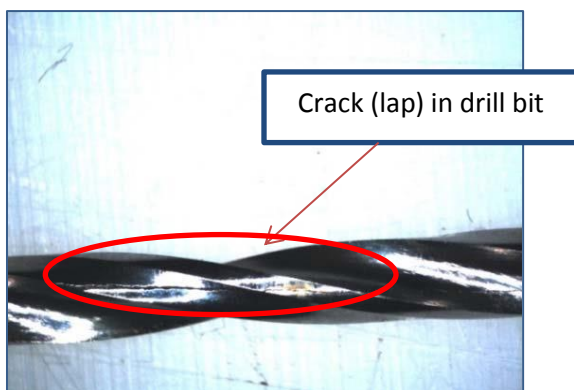

June 7, 2017

To: Surgeons

Subject: **URGENT MEDICAL DEVICE FIELD SAFETY NOTICE- REMOVAL-LOT SPECIFIC**

Affected Product: Various Trauma & Extremity Instruments (Drill bits and Screw taps)

Refer to Attachment 2-Affected Product List for the affected items/lot combinations.

Zimmer Biomet is conducting a medical device field action for various trauma and extremity instruments (drill bits and screw taps). A raw material anomaly was discovered during inspection at Zimmer Biomet, and an investigation by the supplier determined that four lots of raw material could have similar anomalies. The anomaly has the potential to be on or below the surface and can increase the risk of instrument fracture. Accordingly, all products manufactured with the affected raw material are being removed from the field.

Our records indicate you may have received one or more of the affected products. The affected units were distributed between the dates of March 2016 and May 2017.

<i>Risks</i>		
<i>Describe immediate health consequences (injuries or illness) that may result from use of or exposure to the product issue.</i>	<i>Most Probable</i>	<i>Highest Severity</i>
	<i>Extension of surgery < 30 minutes</i>	<i>Extension of surgery < 30 minutes</i>
<i>Describe long range health consequences (injuries or illness) that may result from use of or exposure to the product issue.</i>	<i>Most Probable</i>	<i>Highest Severity</i>
	<i>None</i>	<i>Patient retains piece of fractured instrument leading to patient injury</i>