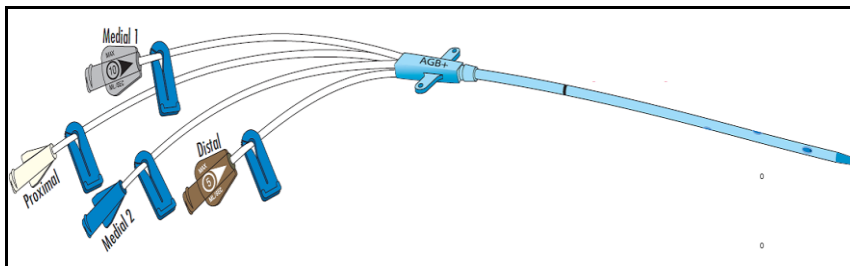

Dear Customer,

Arrow International, Inc. ("Arrow") is notifying customers that there is a low level of occurrence (<0.02%) of the lumen exit and lumen size on the extension line being misprinted on central venous catheters (CVCs). As an example, the distal lumen may be printed with the word 'medial 18 GA' instead of 'distal 16GA'. The misprint does not impact the use of the product including use of individual lumens for infusion, blood draws, etc. The colour coding of all hubs is correct and corresponds to the Arrow system: White = Proximal Lumen; Grey = Medial Lumen 1; Blue = Medial Lumen 2; Brown = Distal Lumen.

For Pressure Injectable Catheters the colour coding and printing on the winged hubs, as indicated in Figure 1, is correct and indicates the lumen to be used for pressure injection. "NO CT" is correctly printed as a warning on the non-pressure injectable hubs. Institutional policies and procedures and manufacturer instructions should be followed for pressure injection and use of the catheters as well as for non-pressure injectable catheter applications.

Figure 1: Pressure Injectable Catheters

Figure 2: Non - Pressure injectable catheters

1. **ADVISORY NOTICE CORRECTIVE ACTION INSTRUCTIONS:**

Advice on action to be taken by Healthcare Institution and Medical Staff