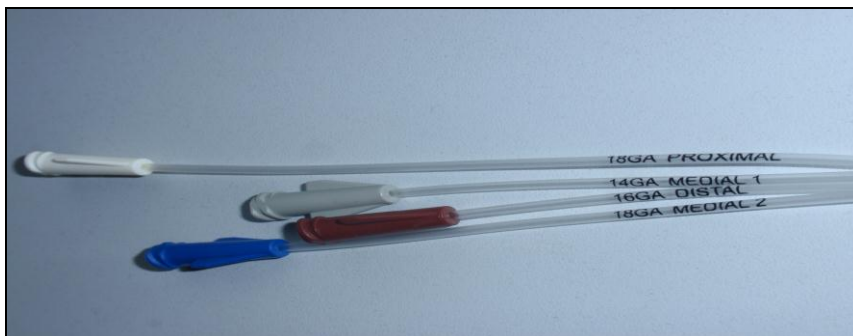

Dear Customer,

Arrow International, Inc. ("Arrow") is notifying customers that there is a low level of occurrence (<0.02%) of the lumen exit and lumen size on the extension line being misprinted on central venous catheters (CVCs). As an example, the distal lumen may be printed with the word 'medial 18 GA' instead of 'distal 16GA'. The misprint does not impact the use of the product including use of individual lumens for infusion, blood draws, etc. The colour coding of all hubs is correct and corresponds to the Arrow system: White = Proximal Lumen; Grey = Medial Lumen 1; Blue = Medial Lumen 2; Brown = Distal Lumen.

For Pressure Injectable Catheters the colour coding and printing on the winged hubs, as indicated in Figure 1, is correct and indicates the lumen to be used for pressure injection. "NO CT" is correctly printed as a warning on the non-pressure injectable hubs. Institutional policies and procedures and manufacturer instructions should be followed for pressure injection and use of the catheters as well as for non-pressure injectable catheter applications.

Figure 1: Pressure Injectable Catheters

Figure 2: Non - Pressure injectable catheters

1. **ADVISORY NOTICE CORRECTIVE ACTION INSTRUCTIONS:**

Advice on action to be taken by Healthcare Institution and Medical Staff