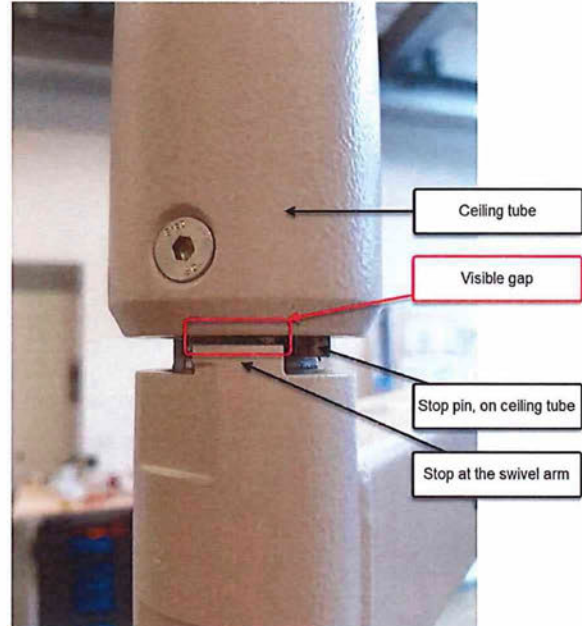

The investigation showed that one of three elements which ensure reliable fixation over time between the ceiling tube and the swivel arm, was missing. A missing element leads to mechanical clearance in the solution. If the display mount is moved frequently and with force against the stop, the system may deteriorate internally. The remaining elements may lose their function leading to a disengagement of the swivel arm from the ceiling tube. This may lead to the swivel arm display mount falling which could result in injury.

2. Check whether there is a gap between the ceiling tube and the stop at the swivel arm:

No gap, system is not affected - **OK**

Visible gap, system is affected - **NOT OK**

3. Please contact Draeger by using the attached Reply and Order Card. If your system is affected, we will contact you and ensure the system is repaired free of charge. Depending on the condition of the stops, it may be necessary to replace parts of the installation. Therefore, we ask you to inform us within the Reply and Order Card if there is already mechanical wear in the area of the stop pin or stop of the swivel arm.