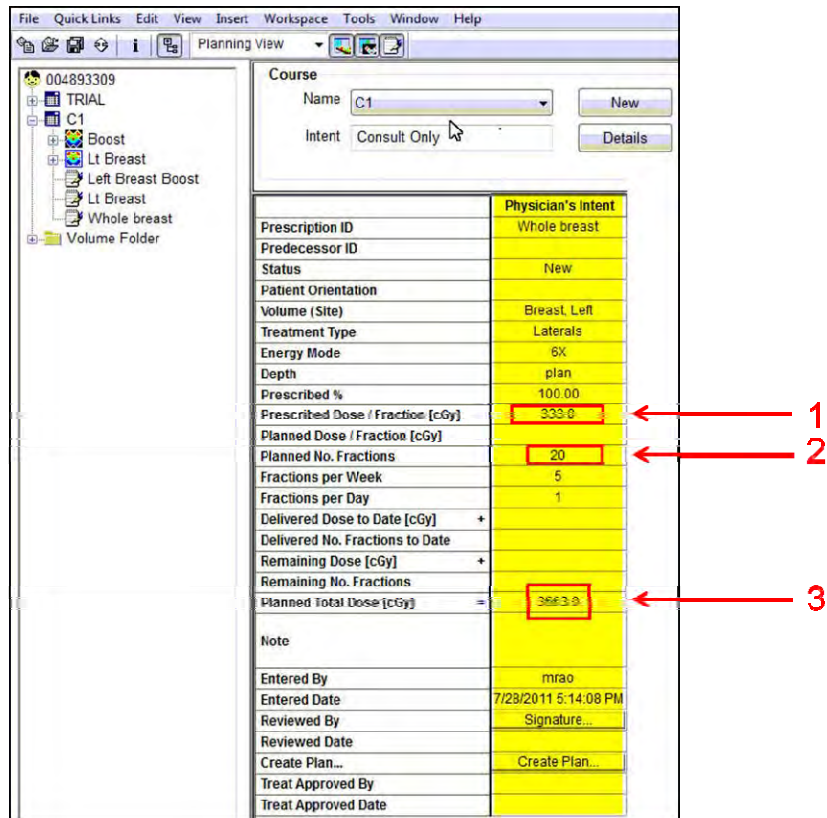

The values **Prescribed Dose / Fraction**, **Planned No. Fractions** and **Planned Total Dose** are recalculated each time the **Prescribed Dose / Fraction** or the **Planned No. Fractions** are updated in the grid in the RT Chart **Prescription** workspace. The **Planned Total Dose** is a read-only field. However, this field is not calculated in real time for the display in RT Chart, but is actually stored as a value in the database. This redundant data may contribute to the incorrect summation of the **Planned Total Dose**. This anomaly can be seen in Figure 1 below.

URGENT MEDICAL DEVICE CORRECTION URGENT FIELD SAFETY NOTICE

Figure 1: Physician's Intent where doses do not calculate properly

1 = Prescribed Dose / Fraction. 2 = Planned No. Fractions. 3 = Planned Total Dose.